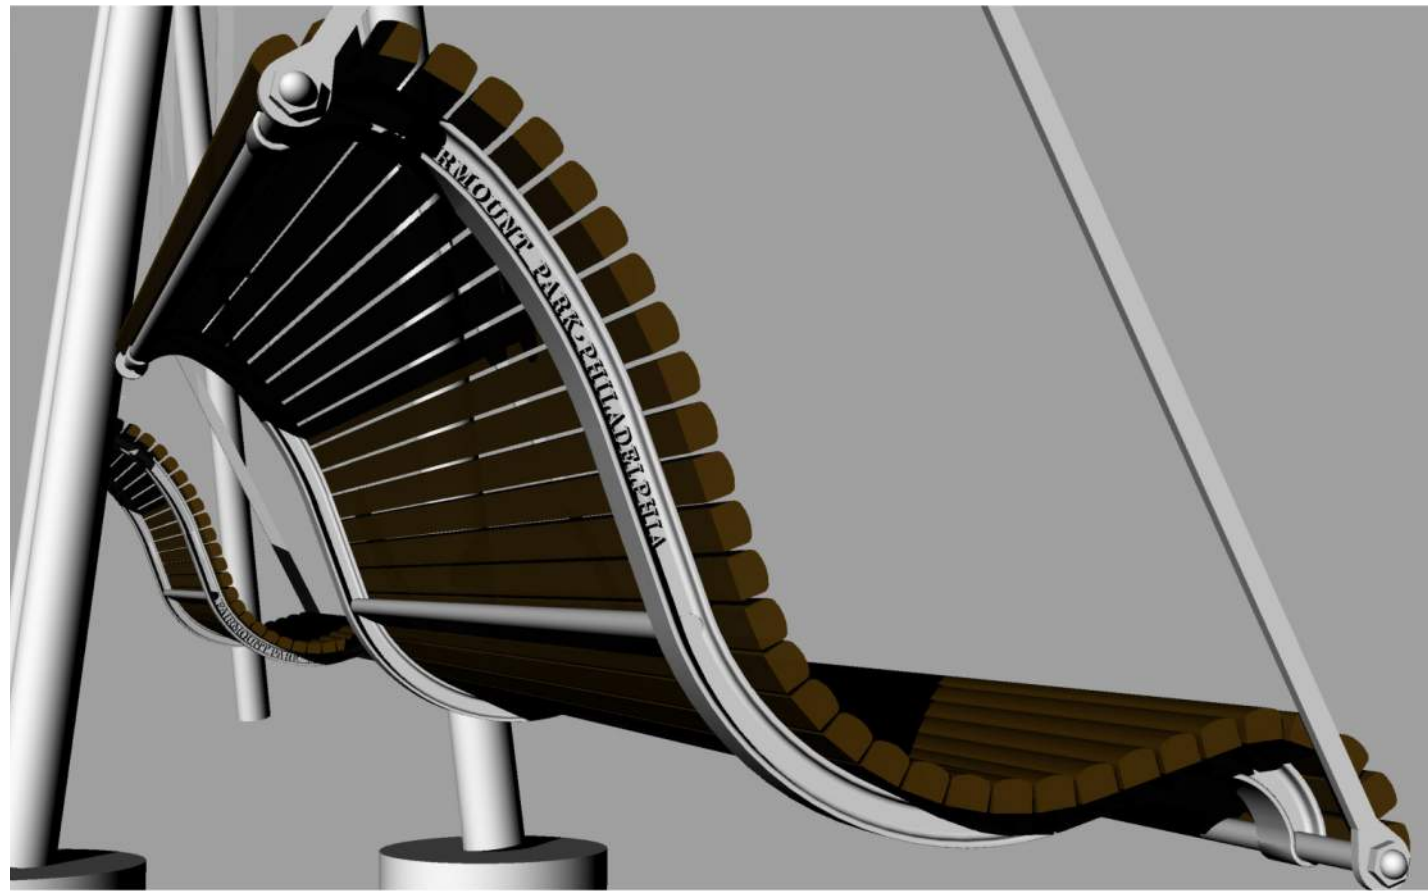

LOCATION OPTION - A

LOCATION OPTION - B

LOCATION OPTION B2