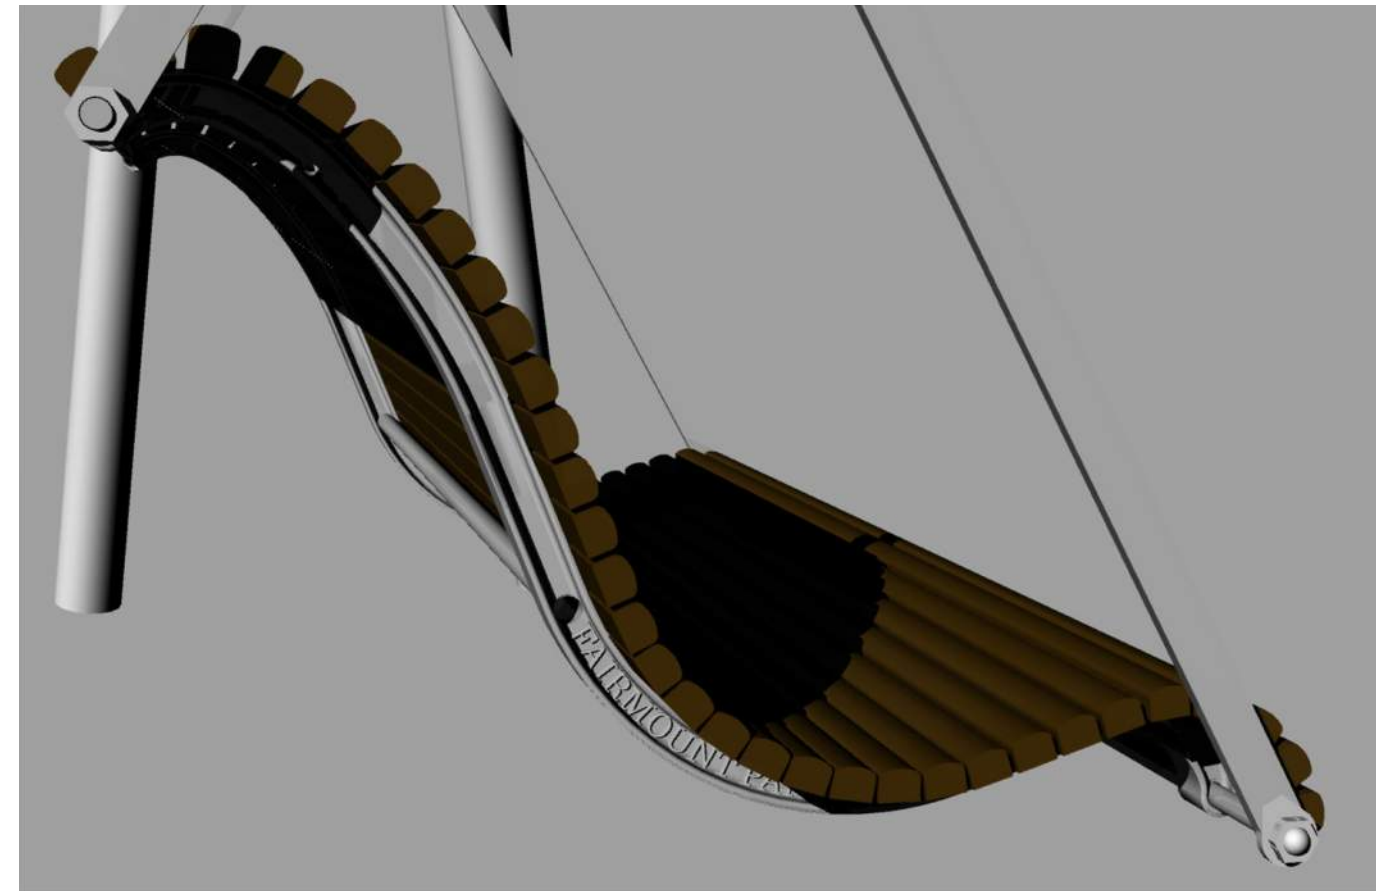

PARKS AND REC FONT - SENTINEL
1/2" HIGH, 1/8" SPACE BETWEEN LETTERS
1/16" OFFSET FROM EDGE

LYNCH AND SONS
SAMPLE PATTERN LETTERS

FAIRMOUNT PARK CONSERVANCY - FURNITURE BRANDING
20170131

LOCATION OPTION - A

LOCATION OPTION - B

LOCATION OPTION - C

LOCATION OPTION B2

LOCATION OPTION C2